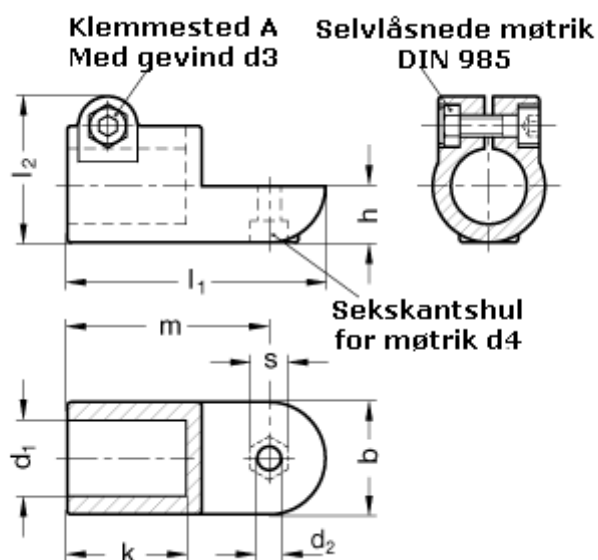

Article number: 20276B42AV2BL

Description: E+G Swivel clamp connector  
GN276-B42-AV-2-BL

## Measures

$b = 65$	$m = 115$
$d_1 = B42$	$s = 17$
$d_2 = 10.2$	
$d_3 = M10$	
$d_4 = M10$	
$k = 74.0$	
$l_1 = 148$	
$l_2 = 77.5$	